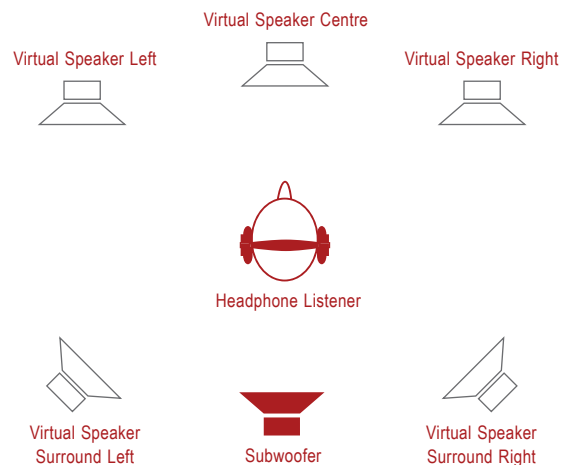

## Zirene® Virtual 5.1 Surround

The introduction of video streaming in Portable Devices enforces the need for having facilities for playing Virtual Surround sound over headphones and closely spaced loudspeakers.

Zirene® Virtual 5.1 Surround gives the possibility to experience a 5.1 Surround Sound setup using headphones or narrow spaced stereo loudspeakers. To experience this, an illusion is created that the audio is actually coming from the five loudspeakers placed in a 5.1 setup. This illusion is created by use of interactive binaural processing through AM3D world-wide patented Head-Related Transfer Functions (HRTFs).

Figure 2. Zirene® Virtual 5.1 Surround in headphone playback