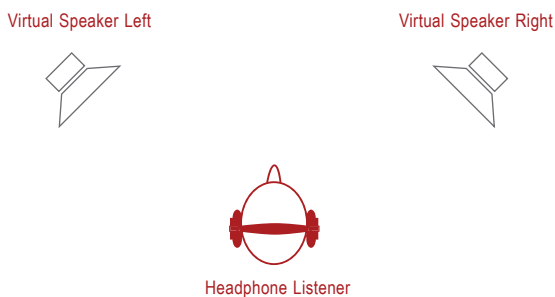

Normal headphone playback is often perceived as playing "in the head". By use of Zirene® Stereo Widening the user get an "out of head" experience which improves the overall listening experience. See figure 1